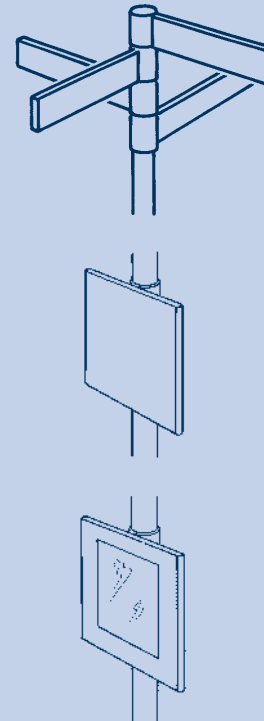

Post and panel sign

All measurements in mm

Panels: Permanent

H \ W	500	800	1000	1250	1600	2000
400				•	•	•
300				•	•	•
200				•*	•*	•*
160			•*	•*	•*	
120	•*	•*	•*	•*	•*	
80		•*	•*	•*		

* Also available as front changeable

Posts available:

Suspended sign in wire

All measurements in mm

Panels: Permanent

H \ W	500	800	1000	1250	1600
160			•	•	•
120	•	•	•	•	•

Suspended sign in post

Panels available: Post and panel assortment

Projecting sign on wall

All measurements in mm

Finger post sign

All measurements in mm

Parking sign

All measurements in mm

Door sign

All measurements in mm

Assortment list

Compass

Panels: Permanent

H \ W	120	160	200	240	320	400	500	800	1000	1250
200			•			•				
160		•			•					
120	•			•			•	•	•	•

Projected panels: Permanent

H \ W	400	600	800
120	•	•	•
100	•	•	•

Center panels: Permanent