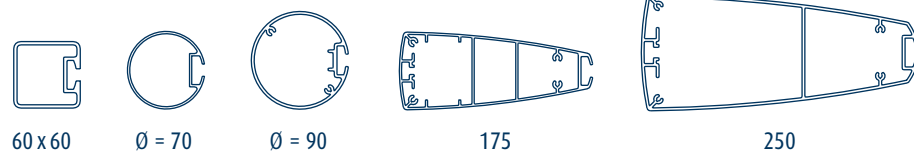

Assortment list

Compass

Wall sign

All measurements in mm

Panels: Permanent

H \ W	120	160	200	240	320	400	500	800	1000	1250	1600	2000
400										•	•	•
300										•	•	•
200			•			•				•	•	•
160		•			•				•	•	•	
120	•			•			•	•	•	•	•	•

Post and panel sign

All measurements in mm

Panels: Permanent

H \ W	500	800	1000	1250	1600	2000
400				•	•	•
300				•	•	•
200				•*	•*	•*
160			•*	•*	•*	
120	•*	•*	•*	•*	•*	
80		•*	•*	•*		

* Also available as front changeable

Posts available:

Suspended sign in wire

All measurements in mm

Panels: Permanent

H \ W	500	800	1000	1250	1600
160			•	•	•
120	•	•	•	•	•

Suspended sign in post

Panels available: Post and panel assortment

Projecting sign on wall